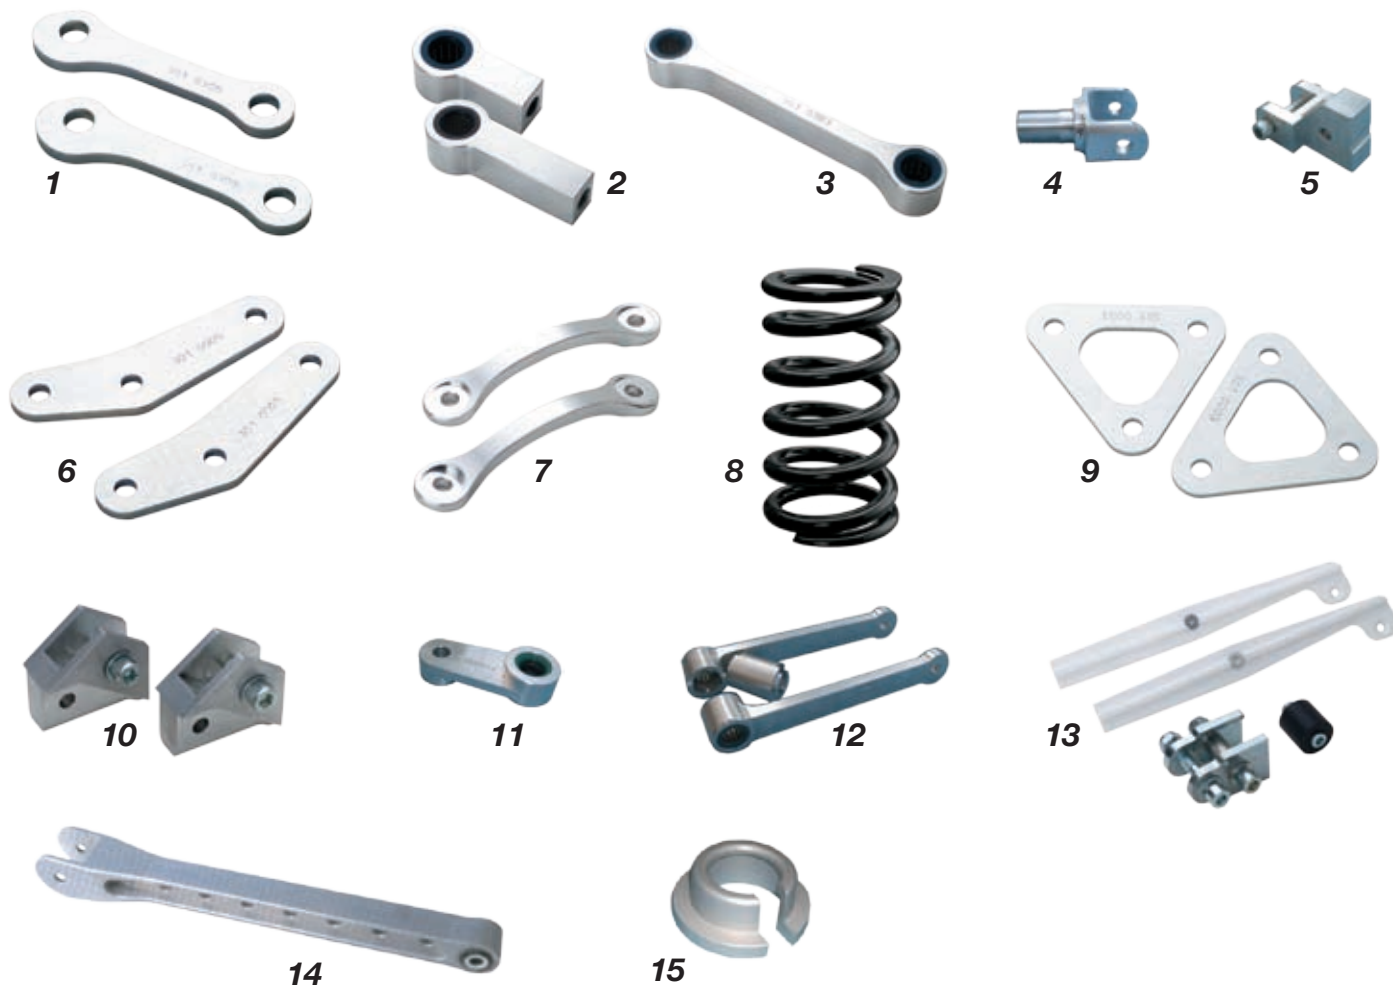

Height adjusters

street

HEIGHT ADJUSTERS KITS

- BOLT-ON RAISING OR LOWERING KITS
- ALLOW TO MODIFY SEAT-GROUND DISTANCE BY CHANGING SHOCK LINKAGES OR SHOCK HEADS
- INCLUDING DETAILED ASSEMBLY INSTRUCTIONS
- SUGGESTED INSTALLATION BY SPECIALIST WORKSHOPS

KIT VARIATORI DI ALTEZZA

- KIT PER VARIARE L' ALTEZZA DELLA SELLA DA TERRA GRAZIE A LEVERAGGI O TESTA AMMORTIZZATORE MODIFICATI
- COMPLETI DI ISTRUZIONI MONTAGGIO
- MONTAGGIO SUGGERITO PRESSO OFFICINA SPECIALIZZATA

BRAND / MODEL YEAR ADJ. SIZE TYPE P/N

ZZR 600	93 >	25 mm	7	WS-20408
ZX-6 R	98-04	35 mm	1	WS-20106
ZX-6 R / ZX-6 RR	05 >	35 mm	1	WS-20207
ZX 6-R	07-08	30 mm	7	WS-20408
ZX-6 RR	03-04	35 mm	1	WS-20106
ZR-7	99 >	25 mm	7	WS-20408
Z-750 / S	04-06	30 mm	1	WS-20207
Z-750 / S	07-09	30 mm	1	WS-20304
ZX-9 R	98 >	35 mm	1	WS-20106
Z-1000	03-06	30 mm	1	WS-20207
Z-1000	07-09	30 mm	1	WS-20304
KLV 1000	04 >	30 mm	1	WS-20208
ZX-10 R	04-05	30 mm	1	WS-20106
ZX-10 R	06-07	25 mm	1	WS-20409
ZX-10 R	08-09	25 mm	1	WS-20106
ZX-12 R	01 >	30 mm	1	WS-20109
ZZR 1200	01 >	25 mm	1	WS-20109
ZZR 1400	06-09	25 mm	7	WS-20408
GTR 1400	07-09	30 mm	1	WS-21002